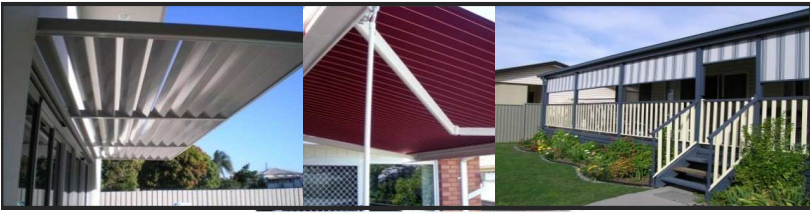

- When service matters -

ABRA AWNING SECTIONS

PRODUCT CODE	DESCRIPTION	LENGTH	FINISH
	AW5SIDED66 5 Sided Bottom Rail	6.6	Mill Finish Mist Green Paper Bark Pearl White Smooth Cream Satin Black
	AW65TUBE66 65mm Awning Tube	6.6	Mill Finish
	AW80TUBE66 80mm Awning Tube	6.6	Mill Finish
	CH56402060MFN Awning Channel 56 x 40	6.0	Mill Finish
	AWHDBTMR Crankit Channel Bottom Rail	6.6	Mill Finish Pearl White Satin Black
	AWSIDECH Crankit Side Channel	6.0	Mill Finish Pearl White Satin Black